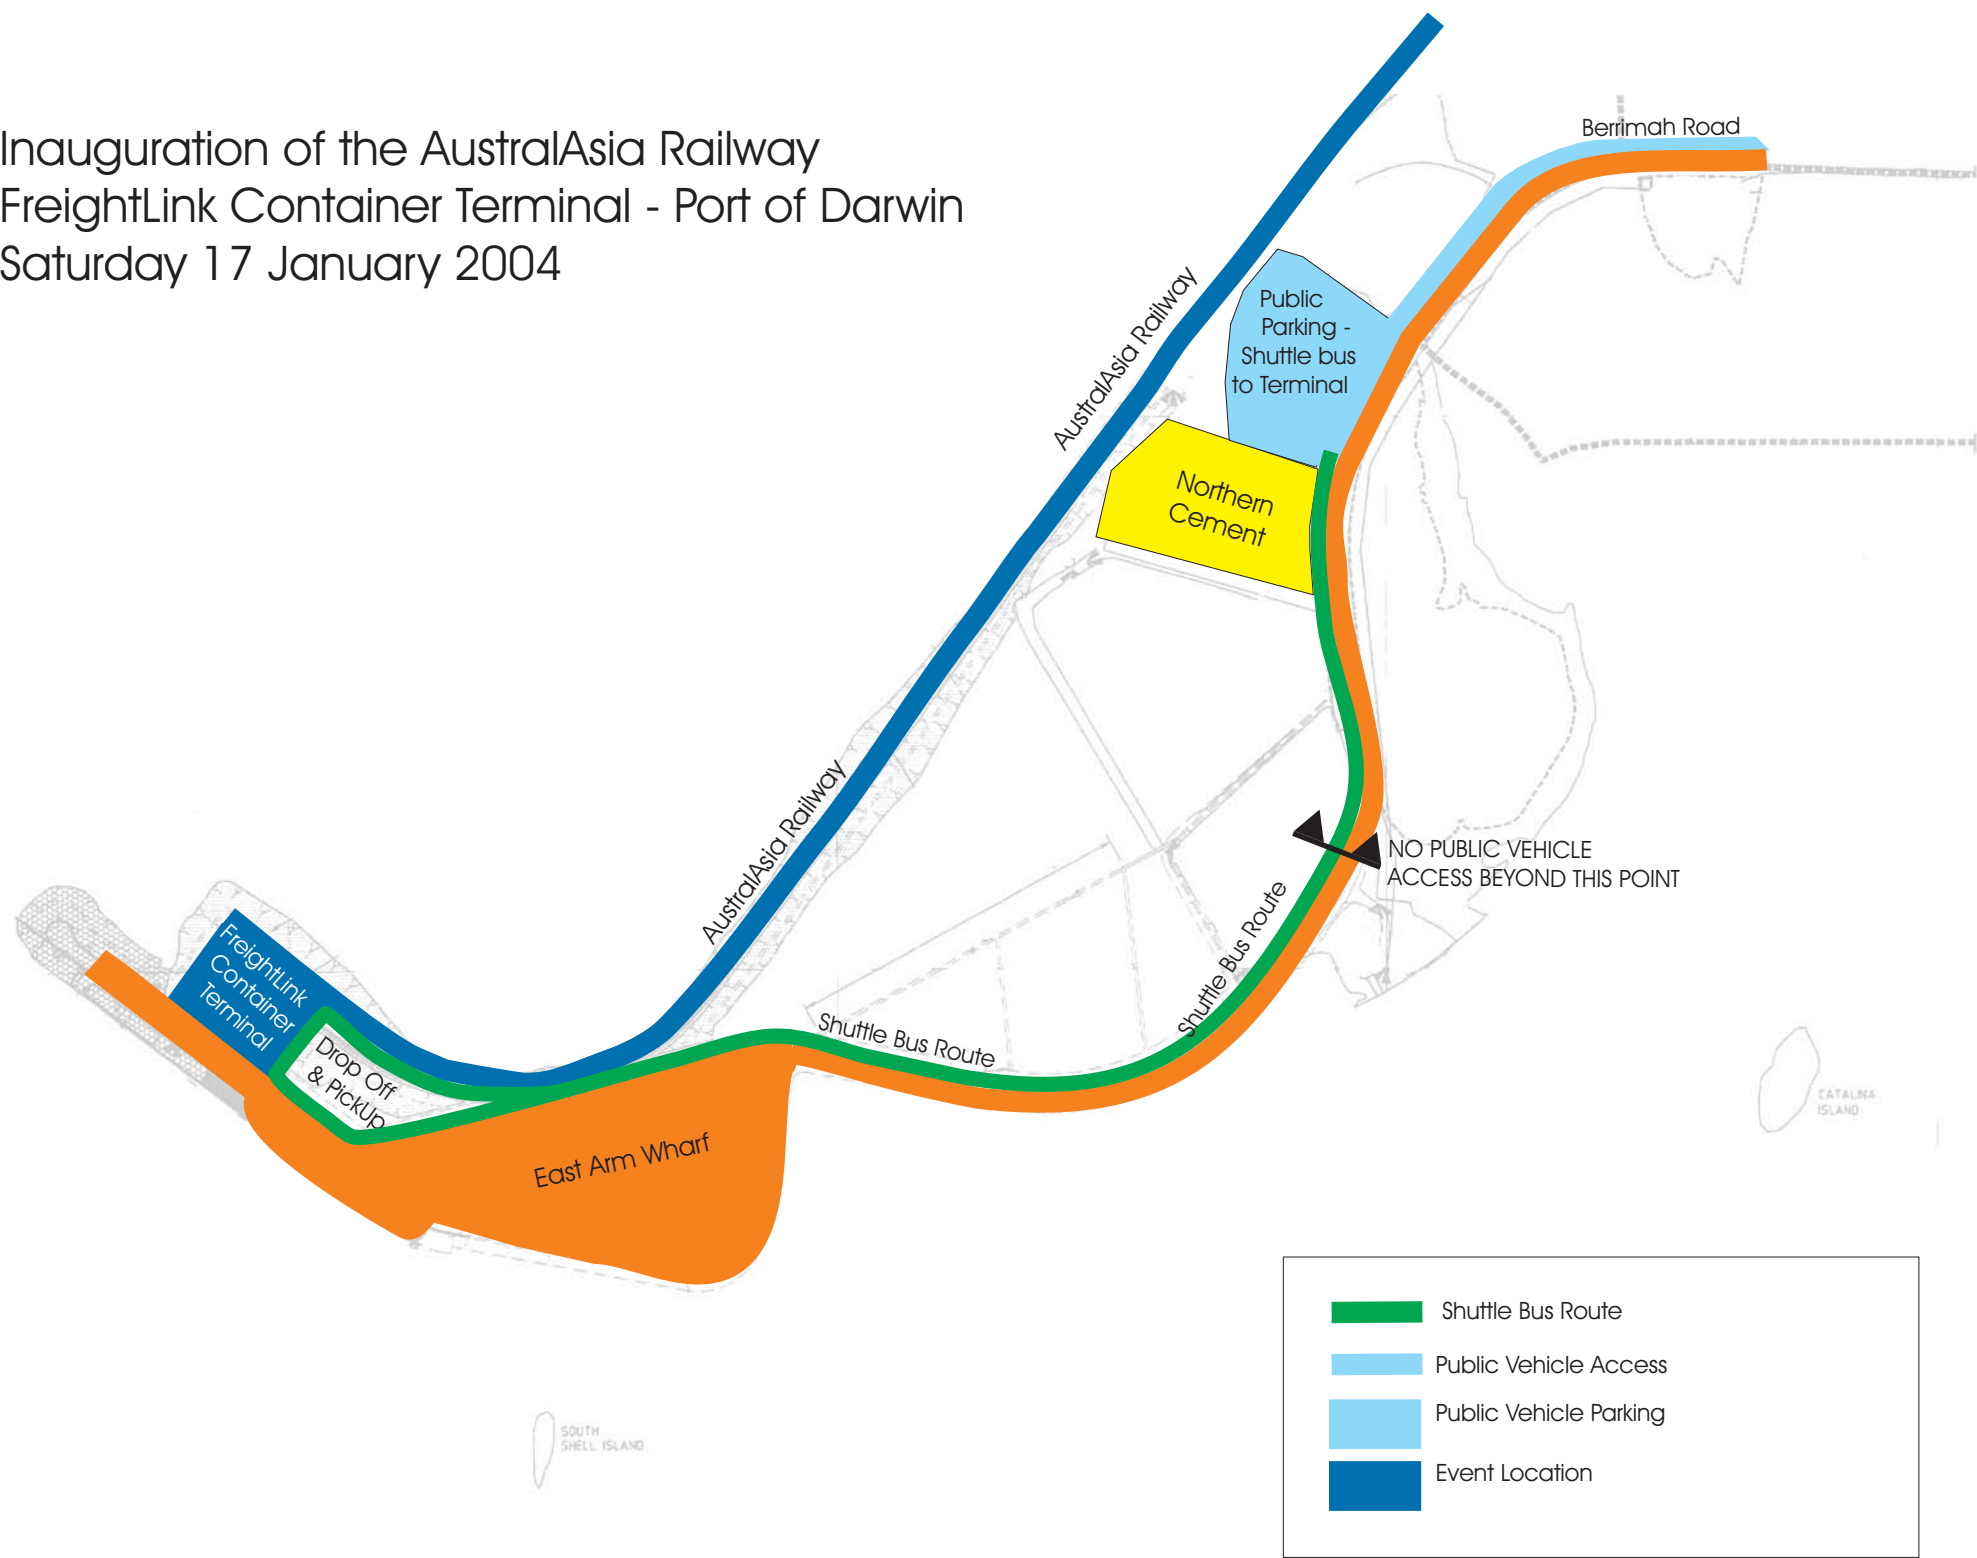

Inauguration of the AustralAsia Railway
FreightLink Container Terminal - Port of Darwin
Saturday 17 January 2004

	Shuttle Bus Route
	Public Vehicle Access
	Public Vehicle Parking
	Event Location

SOUTH SHELL ISLAND

CATALINA ISLAND