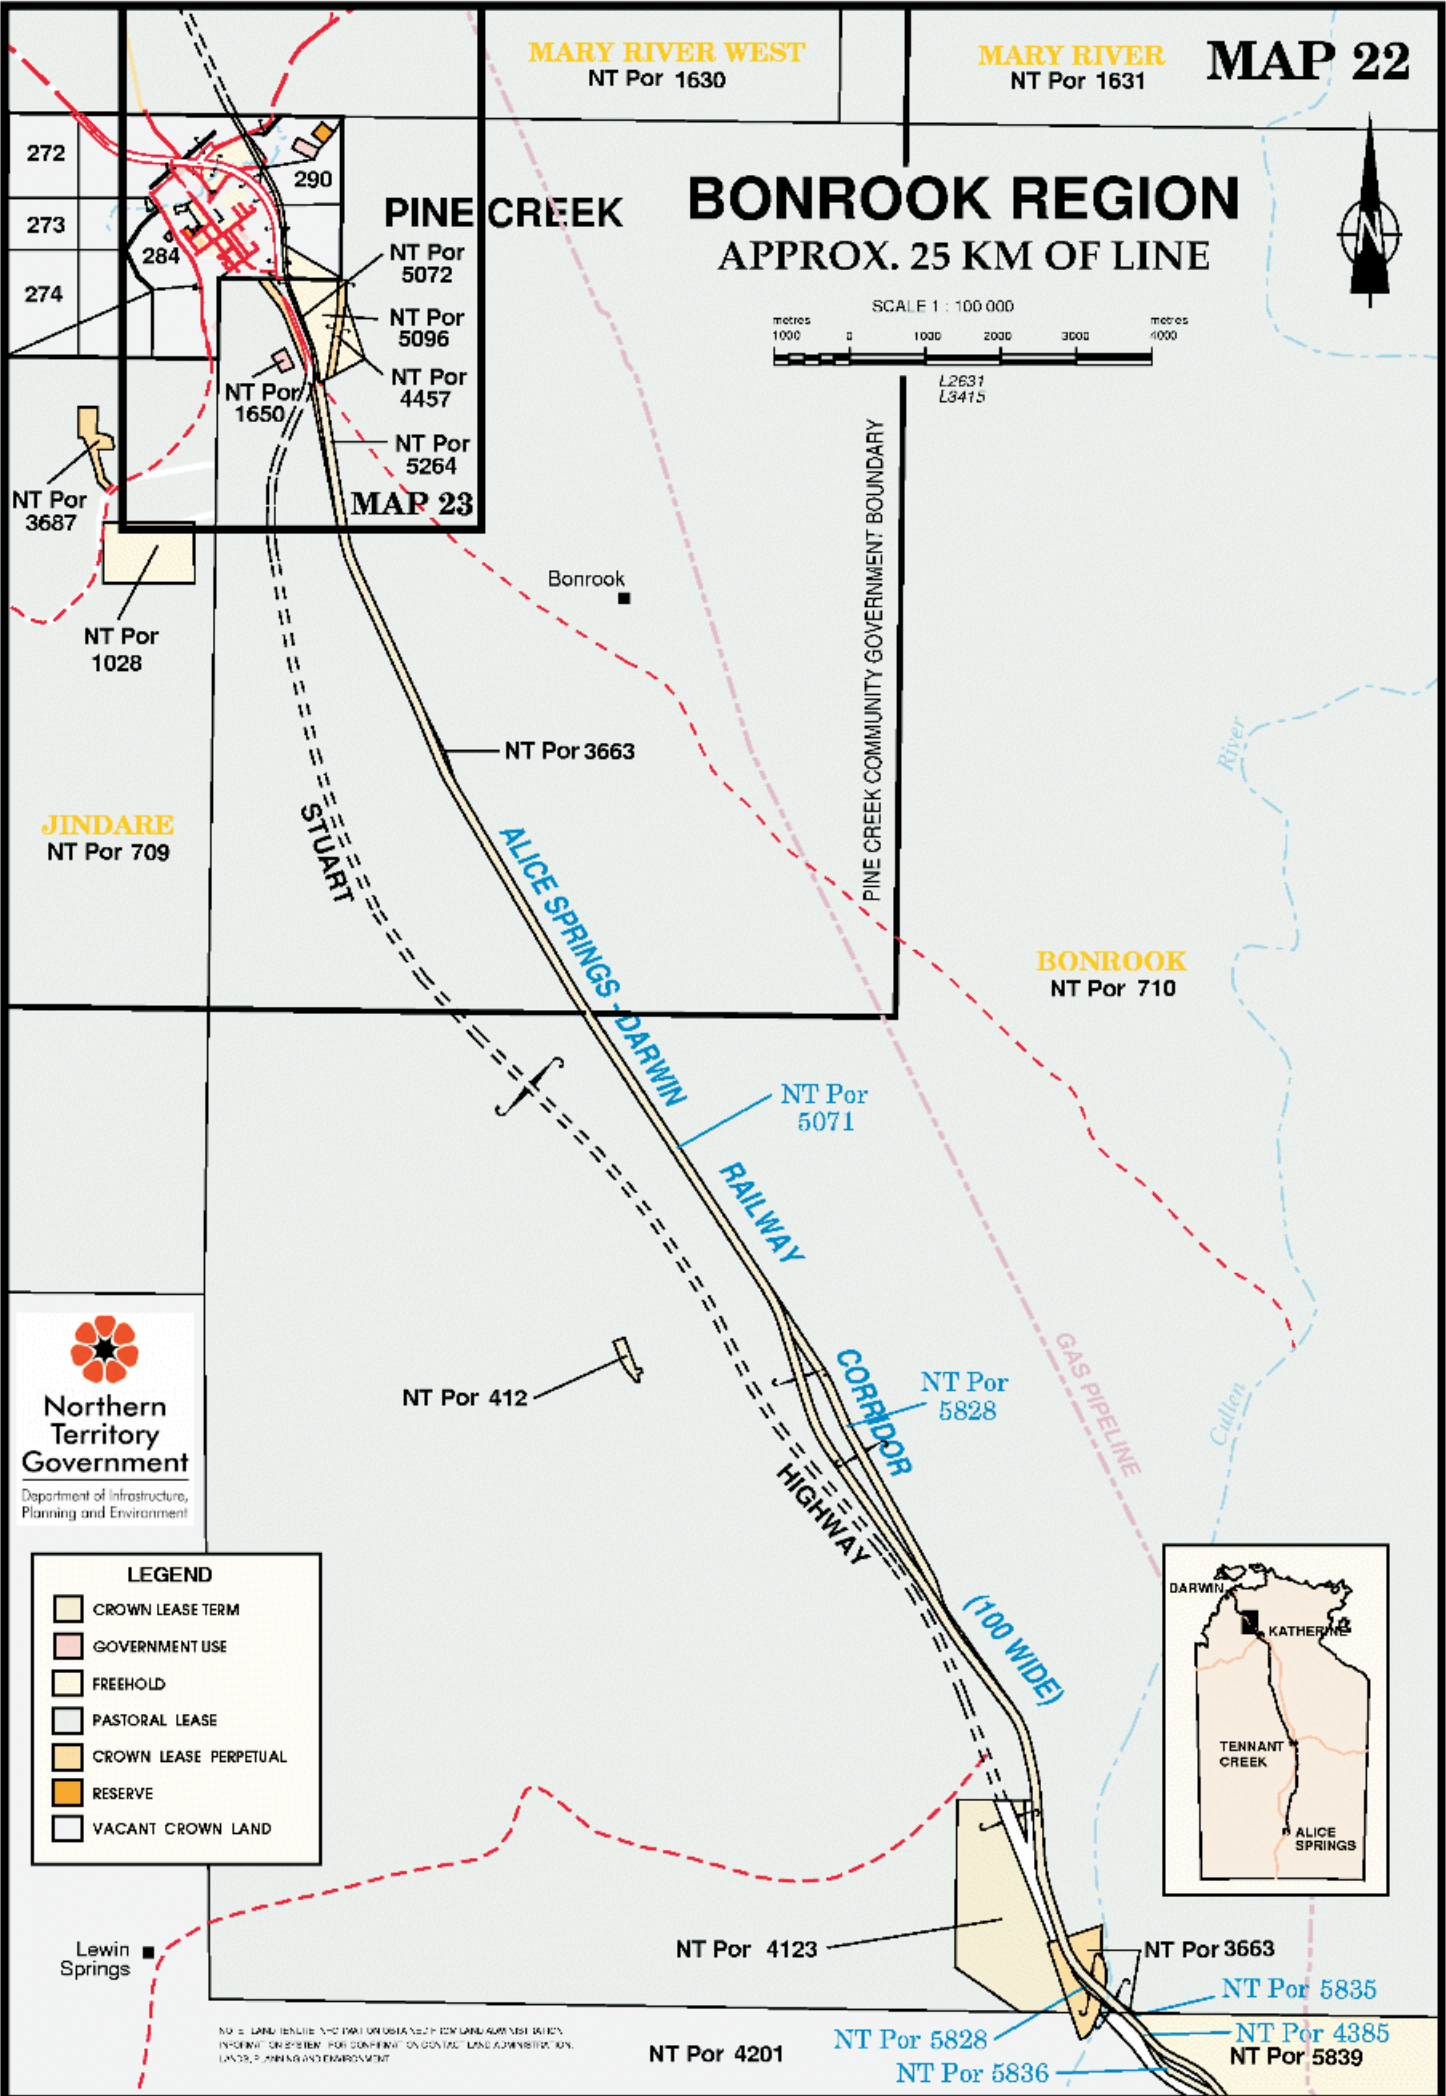

BONROOK REGION

APPROX. 25 KM OF LINE

L2631
L3415

MAP 23

JINDARE
NT Por 709

BONROOK
NT Por 710

Northern Territory Government
Department of Infrastructure, Planning and Environment

LEGEND	
	CROWN LEASE TERM
	GOVERNMENT USE
	FREEHOLD
	PASTORAL LEASE
	CROWN LEASE PERPETUAL
	RESERVE
	VACANT CROWN LAND