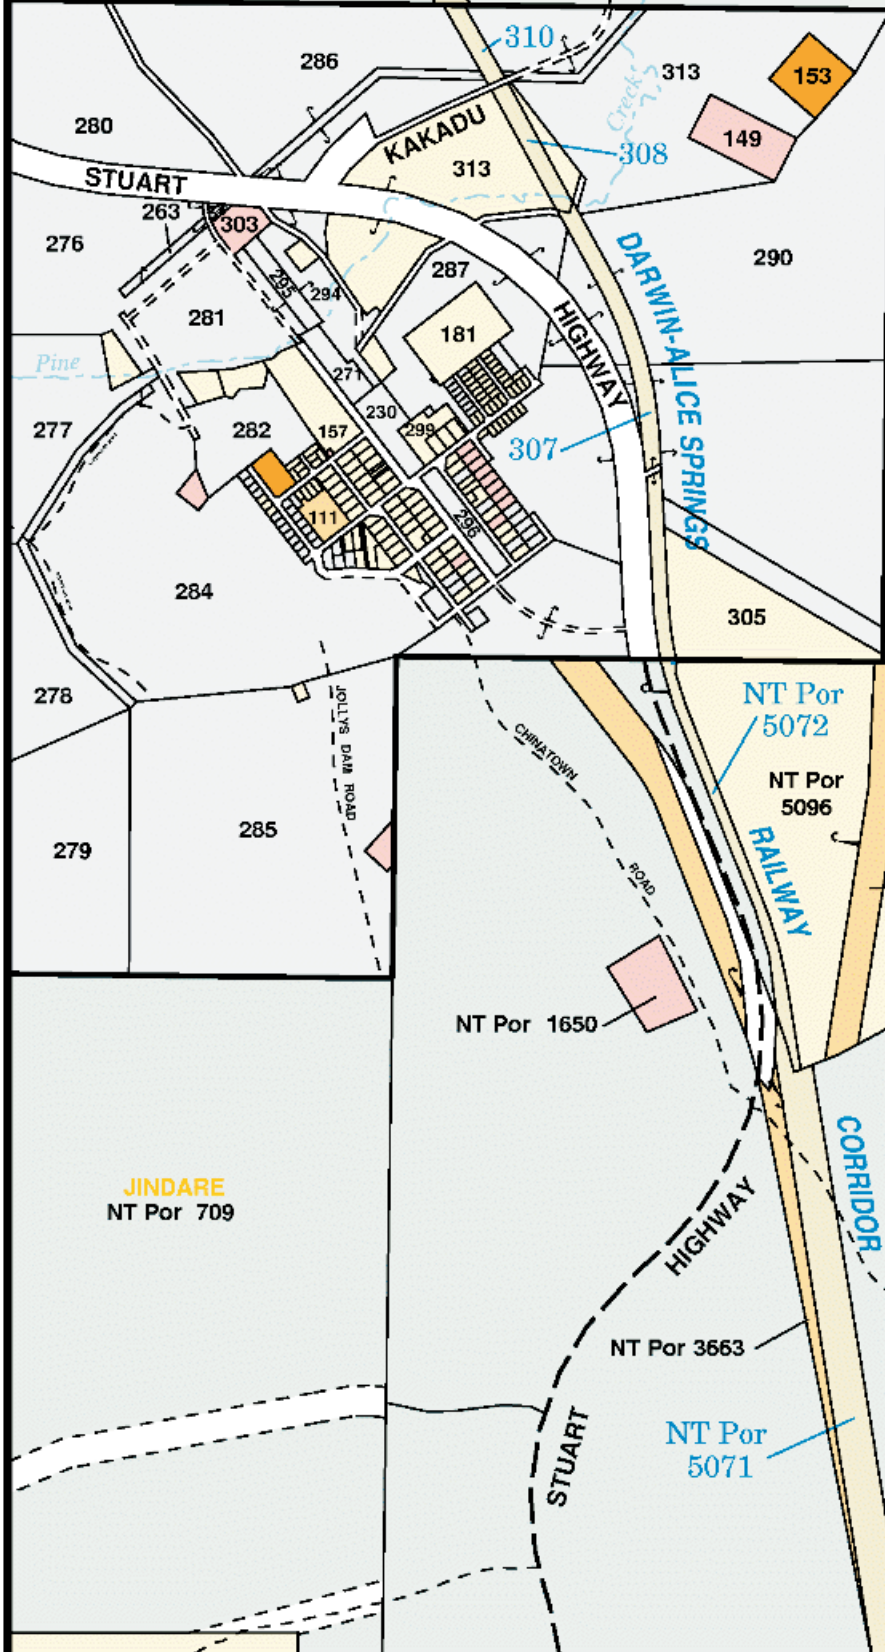

PINE CREEK REGION
APPROX. 7 KM OF LINE

MARY RIVER WEST
NT Por 1630

NT Por
5073

SCALE 1 : 25 000

BONROOK
NT Por 710